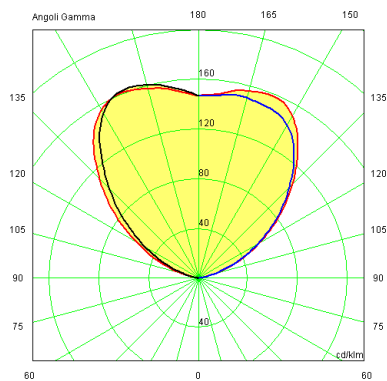

Photometric: