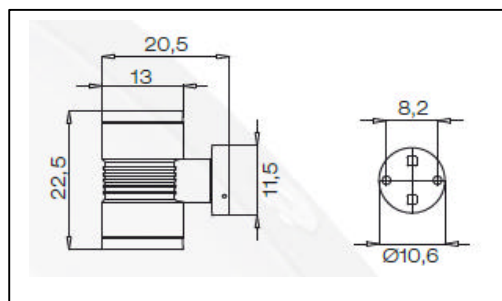

## Lyra 130

Article 460F18
Product type wall light
Body material Die-casting aluminium EN47100, prior the painting process, washed with stones. Painting made by polyester powder with high resistant against oxidation.
Tempered glass diffuser in transparent 10mm thick and silicon gasket.
Reflector in alluminium anodized.
Screws in A2 stainless steel
Colours available: Metalgrey and Graphite
Electronic Ballast included

IK08  
IP66 - 850°C

1 x Gx24 q-2 18W 240V

Photometric:

CODE 460F18 Beam 60	
MT	LUX
0,5	800
1	200
1,5	90
2	50
2,5	32
3	23
4	13
5	8