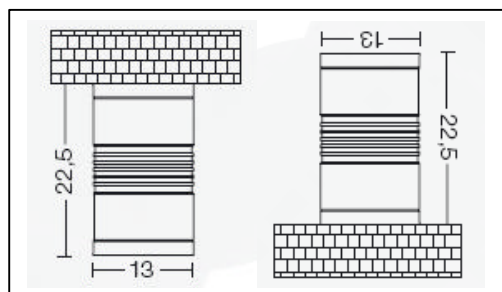

Technical data sheet

All right reserved Landa illuminotecnica S.p.A.
will reserve to change the specific note without
any written notice.

LANDA®
illuminotecnica

Lyra 130

Article 463E27
Product type Ceiling & Floor
Body material Die-casting aluminium EN47100 and in extruded aluminium, prior the painting process, washed with stones. Painting made by polyester powder with high resistant against oxidation.
Tempered glass diffuser in transparent 10mm thick and silicon gasket.
Reflector in aluminum
Screws in A2 stainless steel
Colours available: Metalgrey and Graphite

IK08
IP66 - 850°C

E27 1 x 21W
Fluorescent
Reflector beam 60°

Photometric:

Accessories