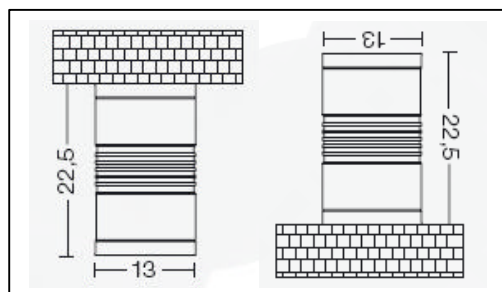

Technical data sheet

All right reserved Landa illuminotecnica S.p.A.
will reserve to change the specific note without
any written notice.

LANDA[®]
illuminotecnica

Lyra 130

Article 463GU5.3
Product type Ceiling & Floor
Body material Die-casting aluminium EN47100 and in extruded aluminium, prior the painting process, washed with stones. Painting made by polyester powder with high resistant against oxidation.
Tempered glass diffuser in transparent 10mm thick and silicon gasket.
Reflector in aluminum
Screws in A2 stainless steel
Colours available: Metalgrey and Graphite

IK08
IP66 - 850°C

GU5,3 1 x 50W 12V

Photometric:

Accessories

code 00K460.02
Reflector
for art. 461-462-463

code 00K460.01
Visor
for art. 461-462