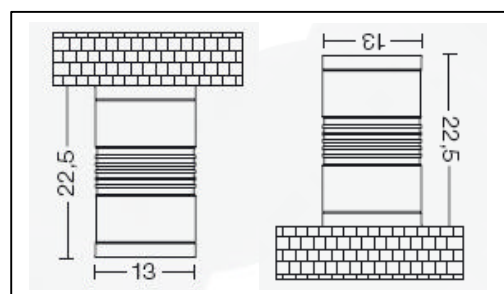

Technical data sheet

All right reserved Landa illuminotecnica S.p.A.
will reserve to change the specific note without
any written notice.

Lyras 130

Article 463LL12X1 LED White 343LL12X1H Warm White
Product type wall light
Body material Die-casting aluminium EN47100, prior the painting process, washed with stones. Painting made by polyester powder with high resistant against oxidation.
Tempered glass diffuser in transparent 10mm thick and silicon gasket.
Screws in A2 stainless steel
Colours available: Metalgrey and Graphite
Powered by Acriche Seoul LED
AC Direct connection 240V

IK10
IP66
LED 12W 240V
 Beam 40°
 463LL12X1 780lm 6000°k
 463LL12X1H 660lm 3500°k

IP6X IPX6

CE

CODE 463LL12X1 Beam 40	
MT	LUX
0.5	3336
1	834
1.5	371
2	208
2.5	133
3	93
4	52
5	33