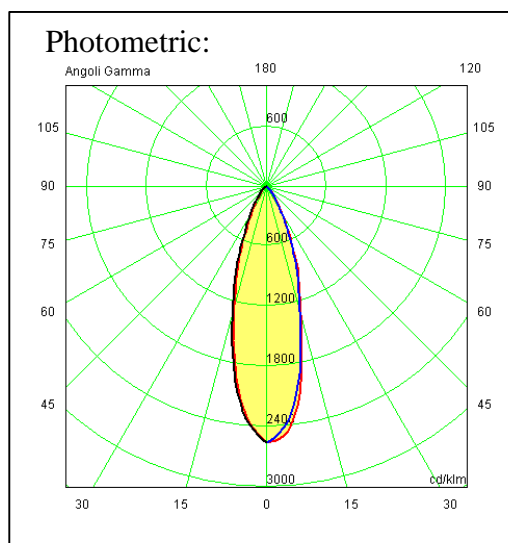

Technical data sheet

All right reserved Landa illuminotecnica S.p.A.
will reserve to change the specific note without
any written notice.

Lyras 130

Article 463LL12X1 LED White 343LL12X1H Warm White
Product type wall light
Body material Die-casting aluminium EN47100, prior the painting process, washed with stones. Painting made by polyester powder with high resistant against oxidation.
Tempered glass diffuser in transparent 10mm thick and silicon gasket.
Screws in A2 stainless steel
Colours available: Metalgrey and Graphite
Powered by Acriche Seoul LED
AC Direct connection 240V

IK10
IP66
LED 12W 240V
 Beam 40°
 463LL12X1 780lm 6000°k
 463LL12X1H 660lm 3500°k

IP6X IPX6

CE

CODE 463LL12X1 Beam 40	
MT	LUX
0.5	3336
1	834
1.5	371
2	208
2.5	133
3	93
4	52
5	33