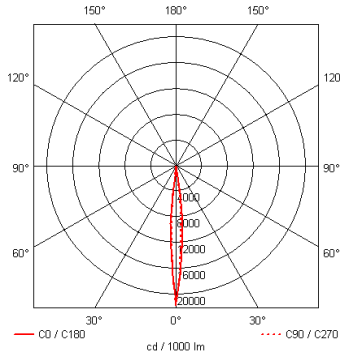

### Photometric:

467GU10 LED PHILIPS 4W

467GU10 11W MEGAMAN