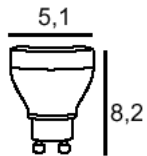

Technical data sheet

All right reserved Landa illuminotecnica S.p.A.
will reserve to change the specific note without
any written notice.

LANDA®
illuminotecnica

Lyra 80

Article 467GU10
Product type spot or projector
Body material Die-casting aluminium EN47100 and in extruded aluminium, prior the painting process, washed with stones. Painting made by polyester powder with high resistant against oxidation.
Tempered glass diffuser in transparent 10mm thick and silicon gasket.
Reflector.
Screws in A2 stainless steel
Colours available: Metalgrey and Graphite
Included: 1 mt of cable H05RN-F, single connector IP68, ceiling/wall mounting plate.

IK08
IP66 - 850°C

GU10 11W 240 Fluorescent or
GU10 4W 240 LED
Max bulb dimension