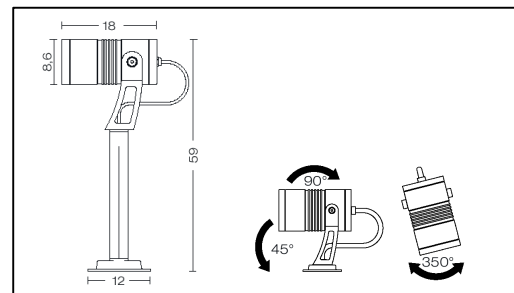

## Lyra 80

Article 467GU10
Product type spot or projector
Body material Die-casting aluminium EN47100 and in extruded aluminium, prior the painting process, washed with stones. Painting made by polyester powder with high resistant against oxidation.
Tempered glass diffuser in transparent 10mm thick and silicon gasket.
Reflector.
Screws in A2 stainless steel
Colours available: Metalgrey and Graphite
Included: 1 mt of cable H05RN-F, single connector IP68, ceiling/wall mounting plate.

IK08  
IP66 - 850°C

GU10 11W 240 Fluorescent or  
GU10 4W 240 LED  
Max bulb dimension