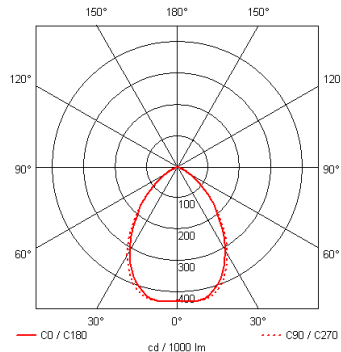

### Photometric:

467GU10 LED PHILIPS 4W

467GU10 11W MEGAMAN