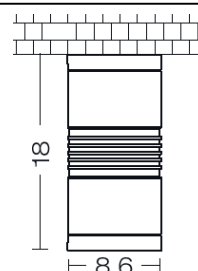

Technical data sheet

All right reserved Landa illuminotecnica S.p.A.
will reserve to change the specific note without
any written notice.

LANDA[®]
illuminotecnica

Lyra 80

Article 468GU10
Product type ceiling, wall or projector
Body material Die-casting aluminium EN47100 and in extruded aluminium, prior the painting process, washed with stones. Painting made by polyester powder with high resistant against oxidation.
Tempered glass diffuser in transparent 10mm thick and silicon gasket.
Reflector.
Screws in A2 stainless steel
Colours available: Metalgrey and Graphite

IK08
IP66 - 850°C

GU10 11W 240 Fluorescent or
GU10 4W 240 LED
Max bulb dimension

Photometric:

466GU10X1 LED PHILIPS 4W

466GU10X1 11W MEGAMAN

accessories

code 00K465.01
Visor

code 00K465.02
Reflector