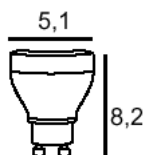

Technical data sheet

All right reserved Landa illuminotecnica S.p.A.
will reserve to change the specific note without
any written notice.

LANDA[®]
illuminotecnica

Lyra 80

Article 468GU10
Product type ceiling, wall or projector
Body material Die-casting aluminium EN47100 and in extruded aluminium, prior the painting process, washed with stones. Painting made by polyester powder with high resistant against oxidation.
Tempered glass diffuser in transparent 10mm thick and silicon gasket.
Reflector.
Screws in A2 stainless steel
Colours available: Metalgrey and Graphite

IK08
IP66 - 850°C

GU10 11W 240 Fluorescent or
GU10 4W 240 LED
Max bulb dimension

Photometric:

466GU10X1 LED PHILIPS 4W

466GU10X1 11W MEGAMAN

accessories

code 00K465.01
Visor

code 00K465.02
Reflector