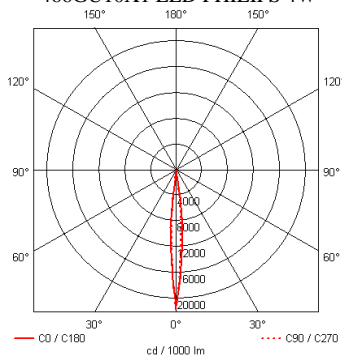

Technical data sheet

All right reserved Landa illuminotecnica S.p.A.
will reserve to change the specific note without
any written notice.

LANDA[®]
illuminotecnica

Lyra 80

Article 468GU10
Product type ceiling, wall or projector
Body material Die-casting aluminium EN47100 and in extruded aluminium, prior the painting process, washed with stones. Painting made by polyester powder with high resistant against oxidation.
Tempered glass diffuser in transparent 10mm thick and silicon gasket.
Reflector.
Screws in A2 stainless steel
Colours available: Metalgrey and Graphite

IK08
IP66 - 850°C

GU10 11W 240 Fluorescent or
GU10 4W 240 LED
Max bulb dimension

Photometric:

466GU10X1 LED PHILIPS 4W

466GU10X1 11W MEGAMAN

accessories

code 00K465.01
Visor

code 00K465.02
Reflector