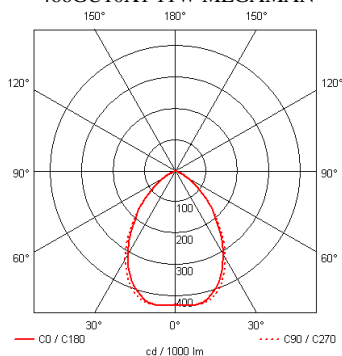

IK08
IP66 - 850°C

GU10 11W 240 Fluorescent or
GU10 4W 240 LED
Max bulb dimension

Photometric:

466GU10X1 LED PHILIPS 4W

466GU10X1 11W MEGAMAN

accessories

code 00K465.01
Visor

code 00K465.02
Reflector