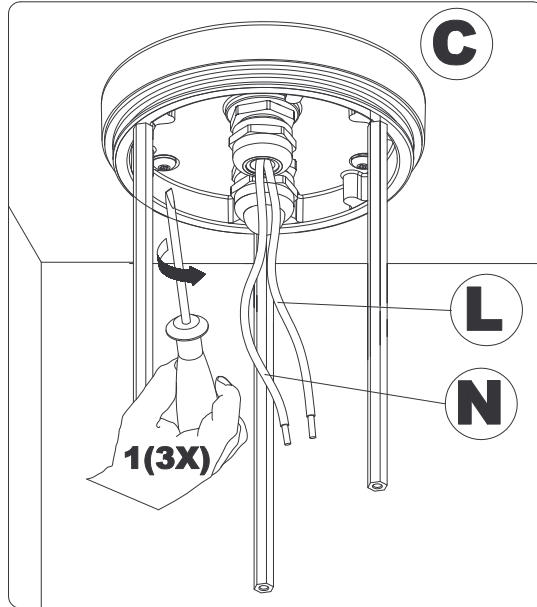

IM SERIE 463
CONNECTION: GU5,3

IM SERIE 463
INSTALLATION WITH CODE:
00K460.01-00K460.02

ATTENTION