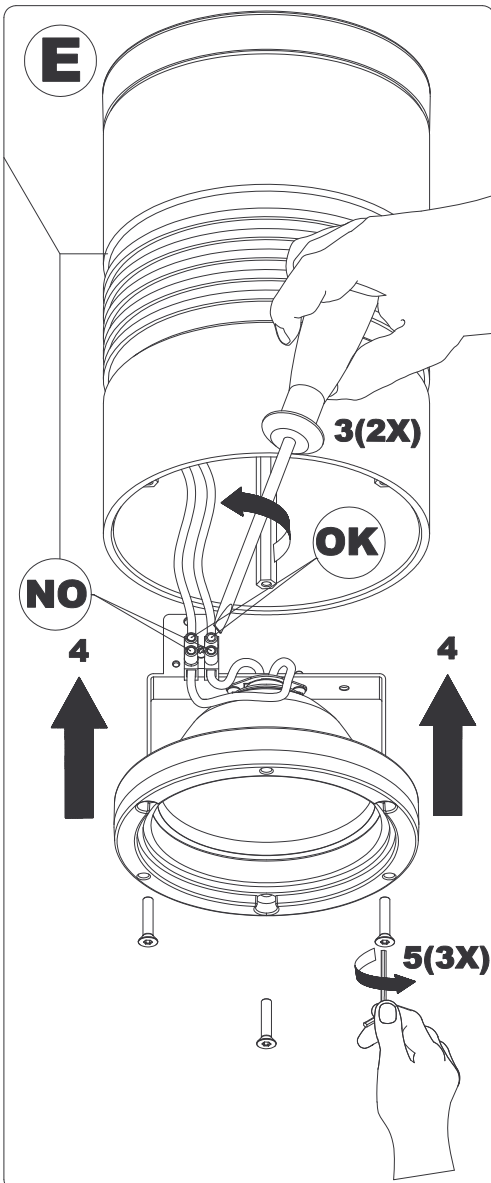

IM SERIE 463
CONNECTION: GU5,3

IM SERIE 463
INSTALLATION WITH CODE:
00K460.01-00K460.02

ATTENTION