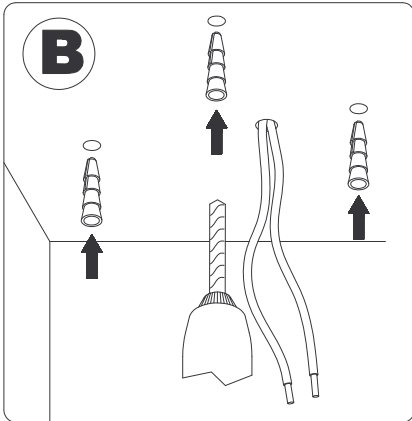

IM SERIE 463
CONNECTION: GU5,3

IM SERIE 463
INSTALLATION WITH CODE:
00K460.01-00K460.02

ATTENTION