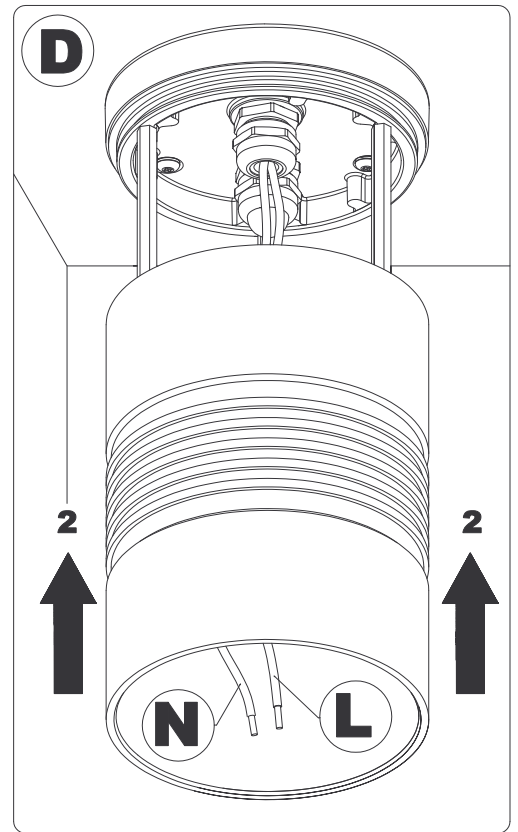

IM SERIE 463
CONNECTION: GU5,3

IM SERIE 463
INSTALLATION WITH CODE:
00K460.01-00K460.02

ATTENTION