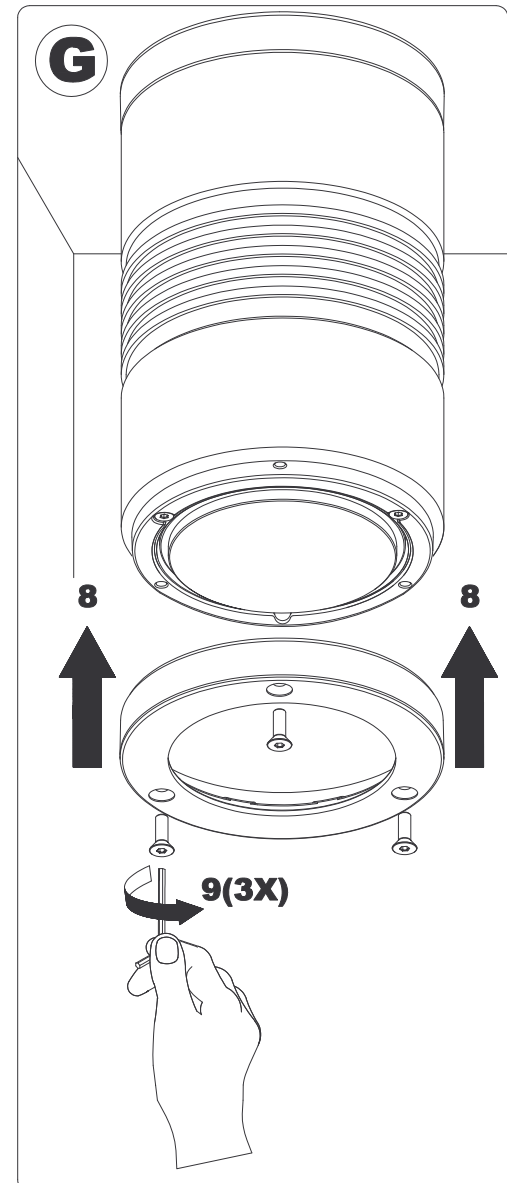

IM SERIE 463
CONNECTION: GU5,3

IM SERIE 463
INSTALLATION WITH CODE:
00K460.01-00K460.02

ATTENTION