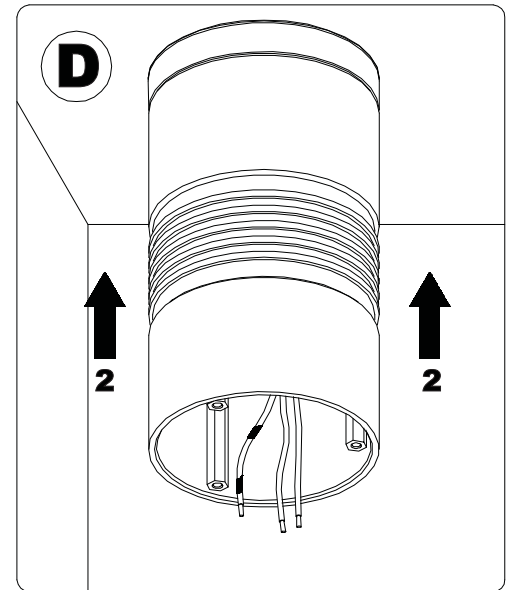

IM SERIE 468

CONNECTION:
468LS3-468LL3

 **Laser radiation do not stare into beam class 2 laser product**

IM SERIE 468
INSTALLATION WITH CODE:
00K465.01-00K465.02

ATTENTION

OK

NO