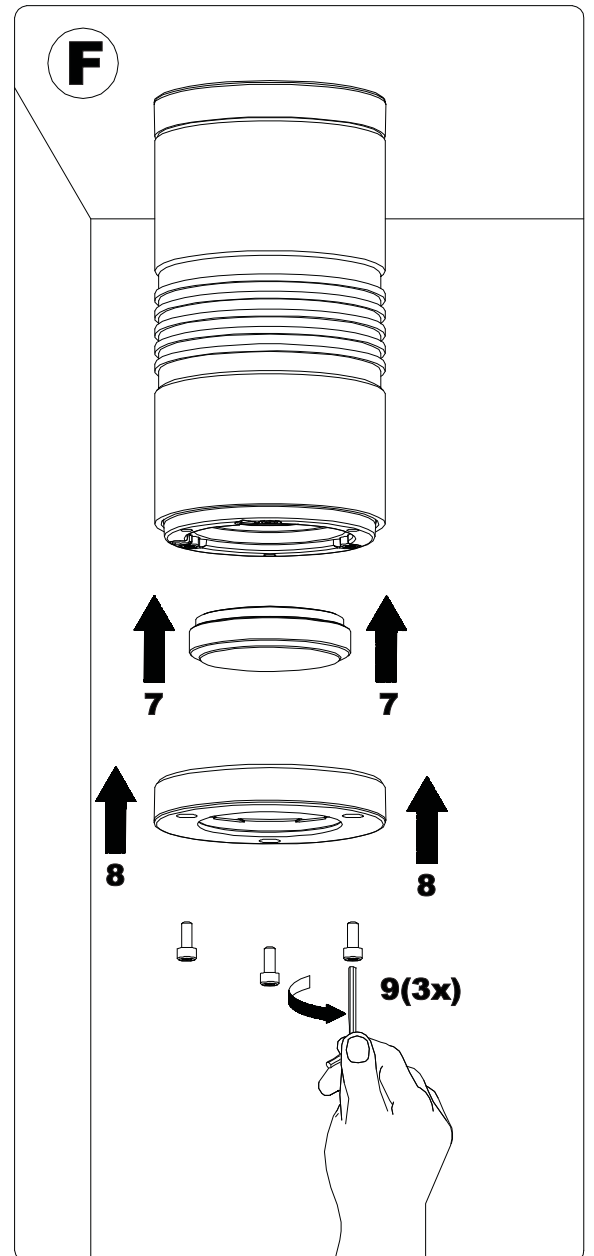

IM SERIE 468

CONNECTION:
468LS3-468LL3

 **Laser radiation do not stare into beam class 2 laser product**

IM SERIE 468
INSTALLATION WITH CODE:
00K465.01-00K465.02

ATTENTION

OK

NO