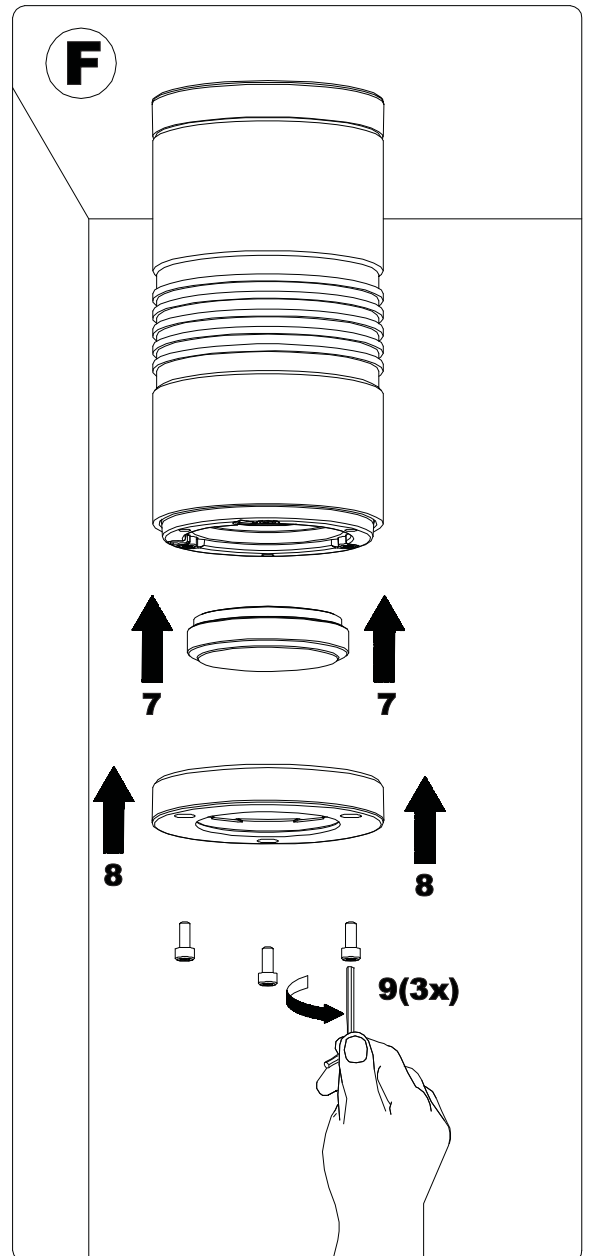

IM SERIE 468

CONNECTION:
468LS3-468LL3

 **Laser radiation do not stare into beam class 2 laser product**

IM SERIE 468
INSTALLATION WITH CODE:
00K465.01-00K465.02

ATTENTION