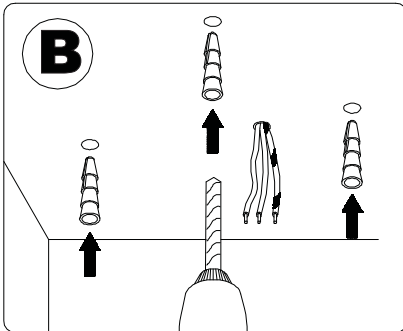

IM SERIE 468

CONNECTION:
468LS3-468LL3

 **Laser radiation do not stare into beam class 2 laser product**

IM SERIE 468
INSTALLATION WITH CODE:
00K465.01-00K465.02

ATTENTION

OK

NO