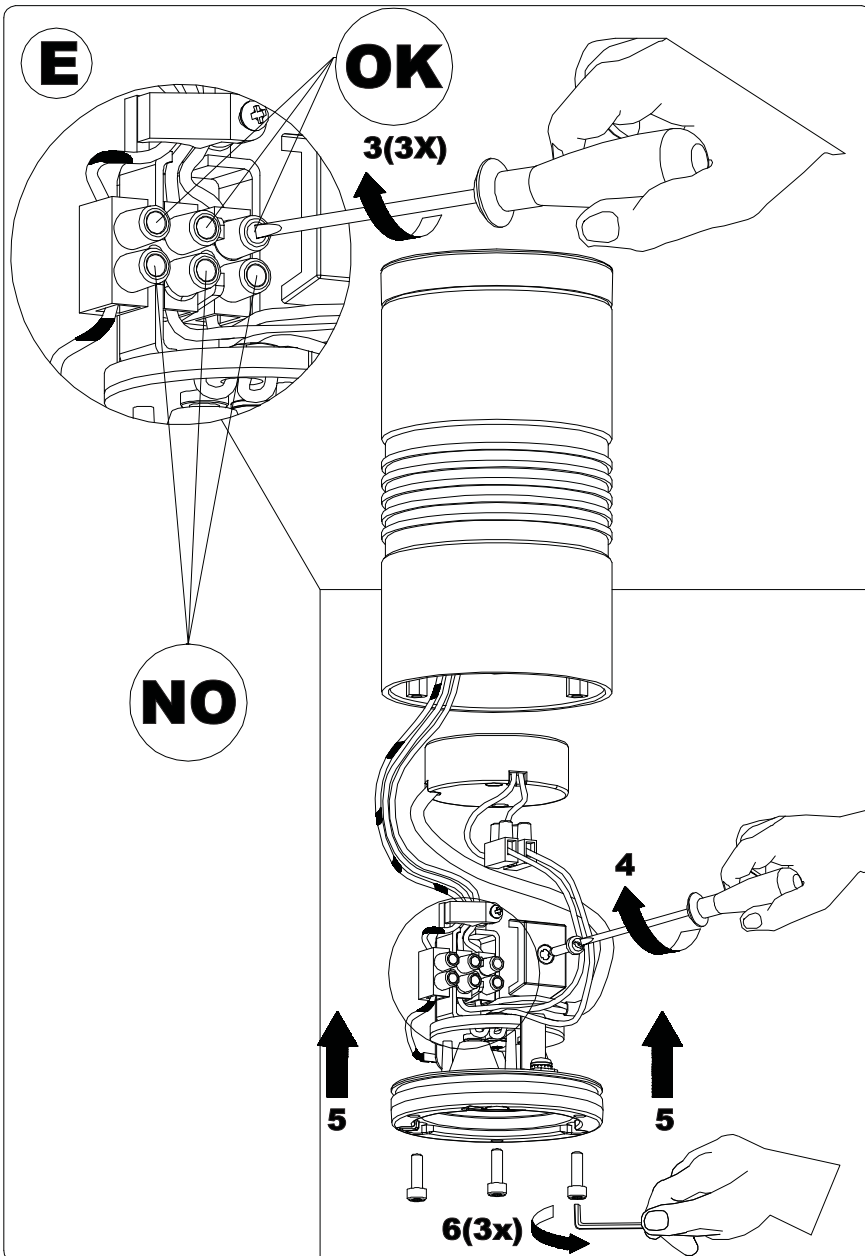

IM SERIE 468

CONNECTION:
468LS3-468LL3

 **Laser radiation do not stare into beam class 2 laser product**

IM SERIE 468
INSTALLATION WITH CODE:
00K465.01-00K465.02

ATTENTION

OK

NO