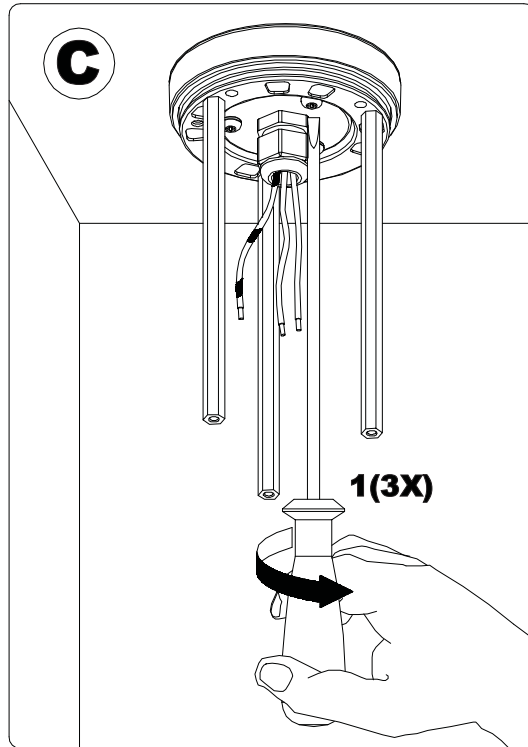

IM SERIE 468

CONNECTION:
468LS3-468LL3

 **Laser radiation do not stare into beam class 2 laser product**

IM SERIE 468
INSTALLATION WITH CODE:
00K465.01-00K465.02

ATTENTION