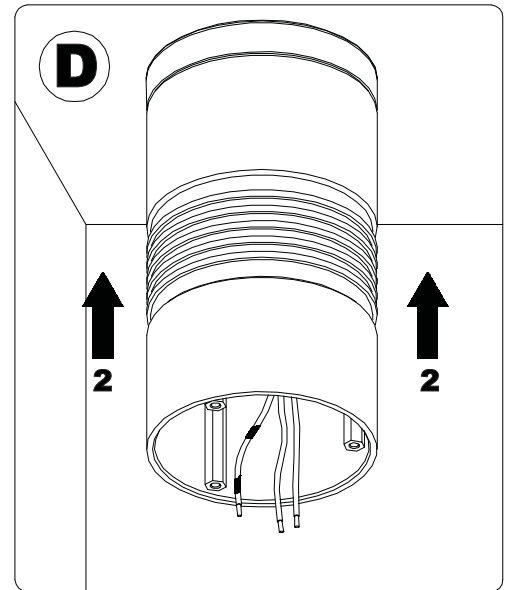

IM SERIE 468

CONNECTION:
468LS3-468LL3

 **Laser radiation do not stare into beam class 2 laser product**

IM SERIE 468
INSTALLATION WITH CODE:
00K465.01-00K465.02

ATTENTION