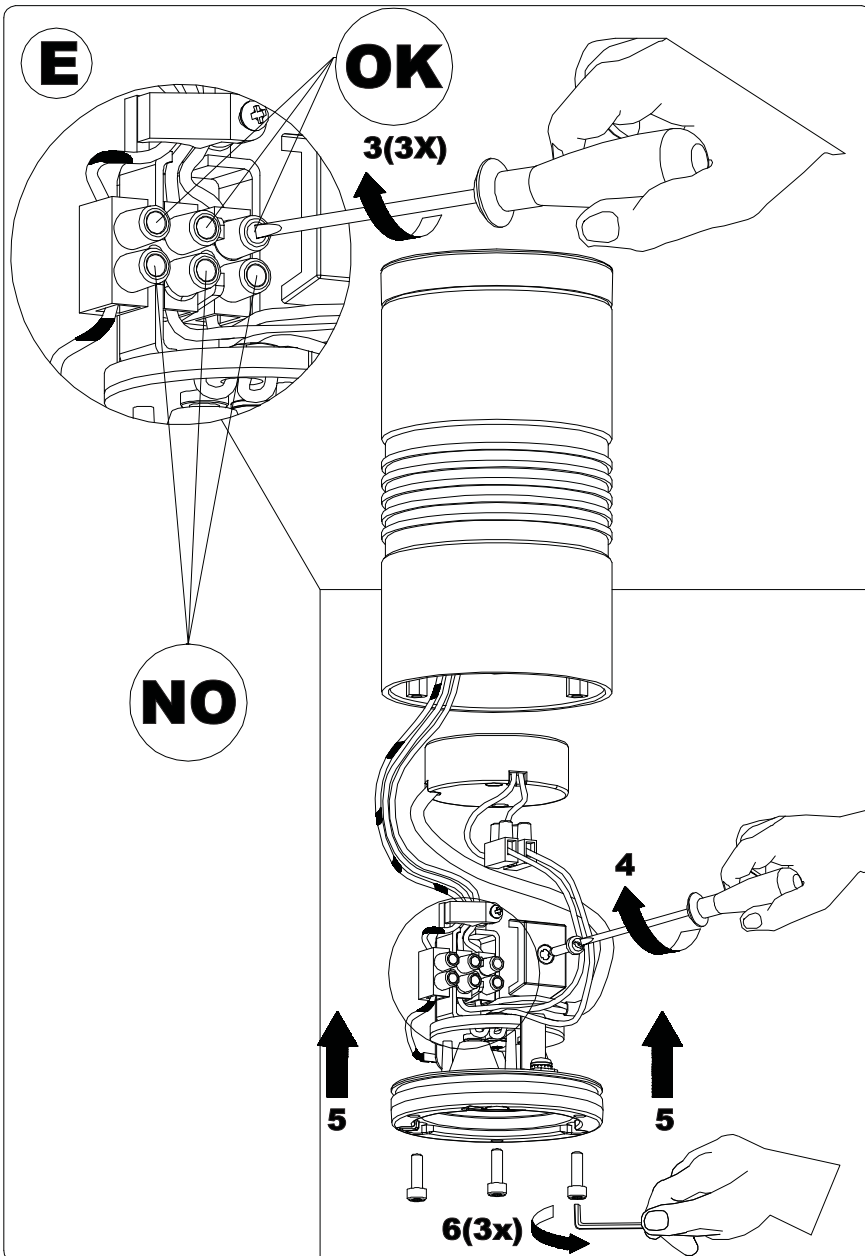

IM SERIE 468

CONNECTION:
468LS3-468LL3

 **Laser radiation do not stare into beam class 2 laser product**

IM SERIE 468
INSTALLATION WITH CODE:
00K465.01-00K465.02

ATTENTION