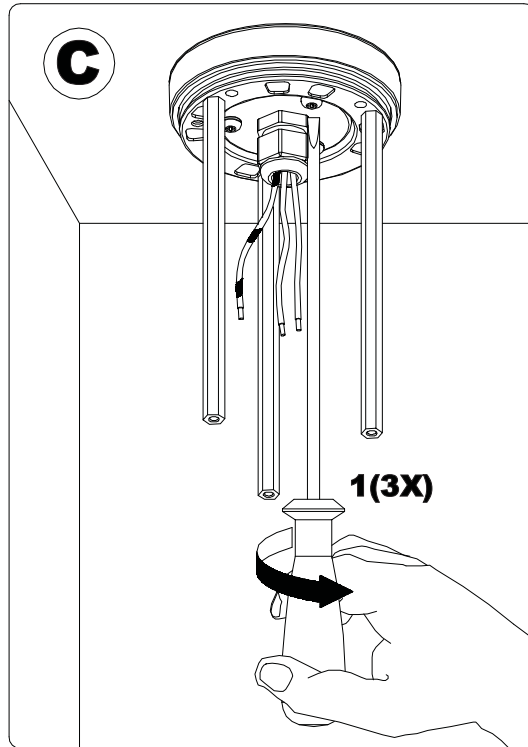

IM SERIE 468

CONNECTION:
468LS3-468LL3

 **Laser radiation do not stare into beam class 2 laser product**

IM SERIE 468
INSTALLATION WITH CODE:
00K465.01-00K465.02

ATTENTION

OK

NO